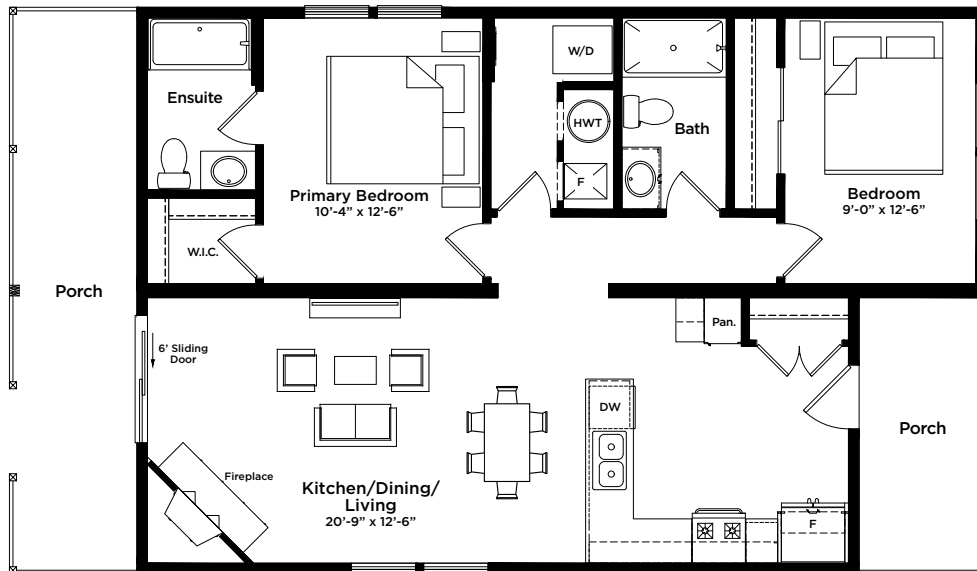

# Ridgehaven

2 Bedrooms + 2 Bathrooms  
1,227 Sq. Ft.\*

**987 Sq. Ft. (Interior)**  
**240 Sq. Ft. (Front and Rear Porch)**

Sales Centre:  
246 Lake Breeze Drive, Goderich, ON N7A 0B1  
bluffsathuronsales@parkbridge.com  
T: (226) 421-2431  
[huronhavenvillage.ca](http://huronhavenvillage.ca)