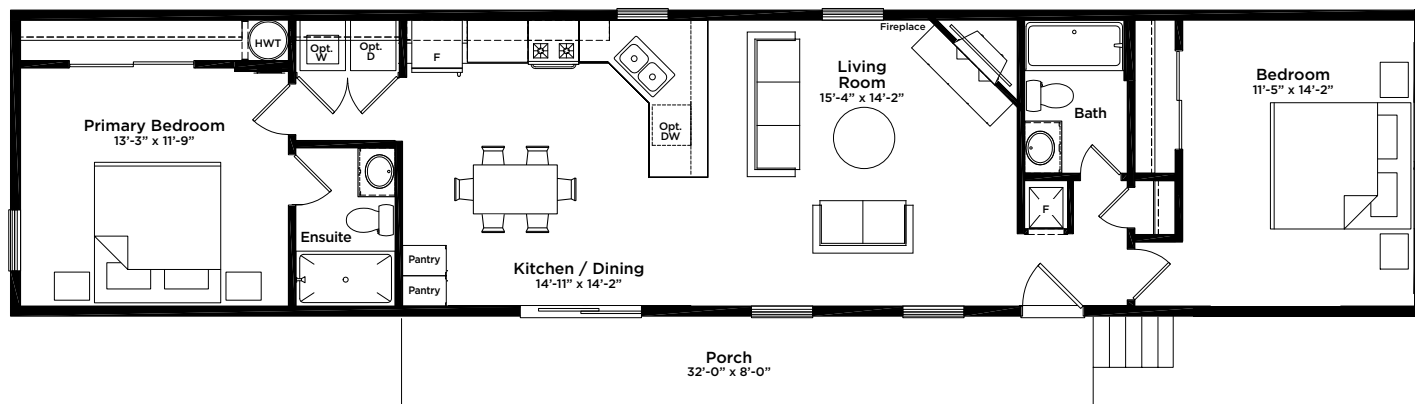

Brookside

2 Bedrooms + 2 Bathrooms
1,318 Sq. Ft.*

1,062 Sq. Ft. (Interior)
256 Sq. Ft. (Front Porch)

Sales Centre:
246 Lake Breeze Drive, Goderich, ON N7A 0B1
bluffsathuronsales@parkbridge.com
T: (226) 421-2431
huronhavenvillage.ca